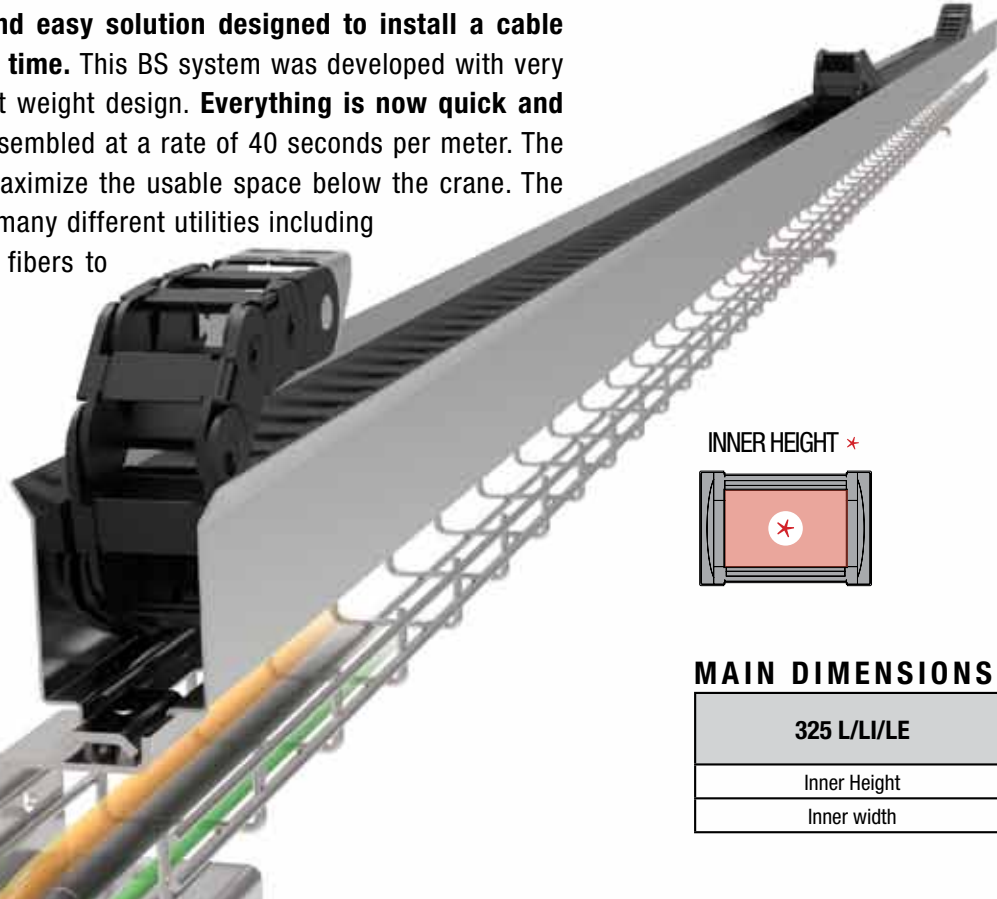

## EVERYTHING IS NOW QUICK AND EASY

Smart Channel is a quick and easy solution designed to install a cable chain system in a very short time. This BS system was developed with very simple components and a light weight design. **Everything is now quick and simple.** The system can be assembled at a rate of 40 seconds per meter. The reduced dimensions help to maximize the usable space below the crane. The chain can be used to manage many different utilities including cables, air tubing, and optical fibers to only name a few.

### Smart TOTAL CHAIN

The combination of a fully harnessed **TOTAL CHAIN** with a **SMART CHANNEL** grants an easy installation process and rapid return to production.

### Smart DESIGN

Flexible system that can easily be adapted to customer needs. The perforated channel reduces the weight while working as a drainage.

INNER HEIGHT \*

## MAIN DIMENSIONS FOR 325 SERIES

325 L/LI/LE	Narrow	Wide
Inner Height	25 mm	25 mm
Inner width	40 mm	103 mm